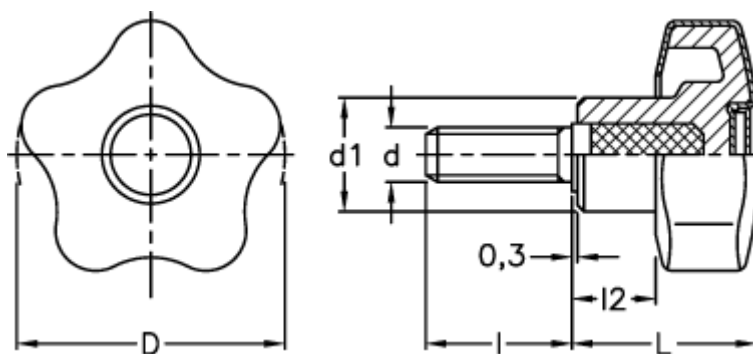

Data Sheet

Article number: 23021699123

Description: E+G Lobe knobs

VCT.43 p-M8x20 SOFT C3 RAL7035 - gray cap

Measures

D	= 43
d1	= 17.0
d 6g	= M8
l	= 20
L	= 29.0
l2	= 11.0